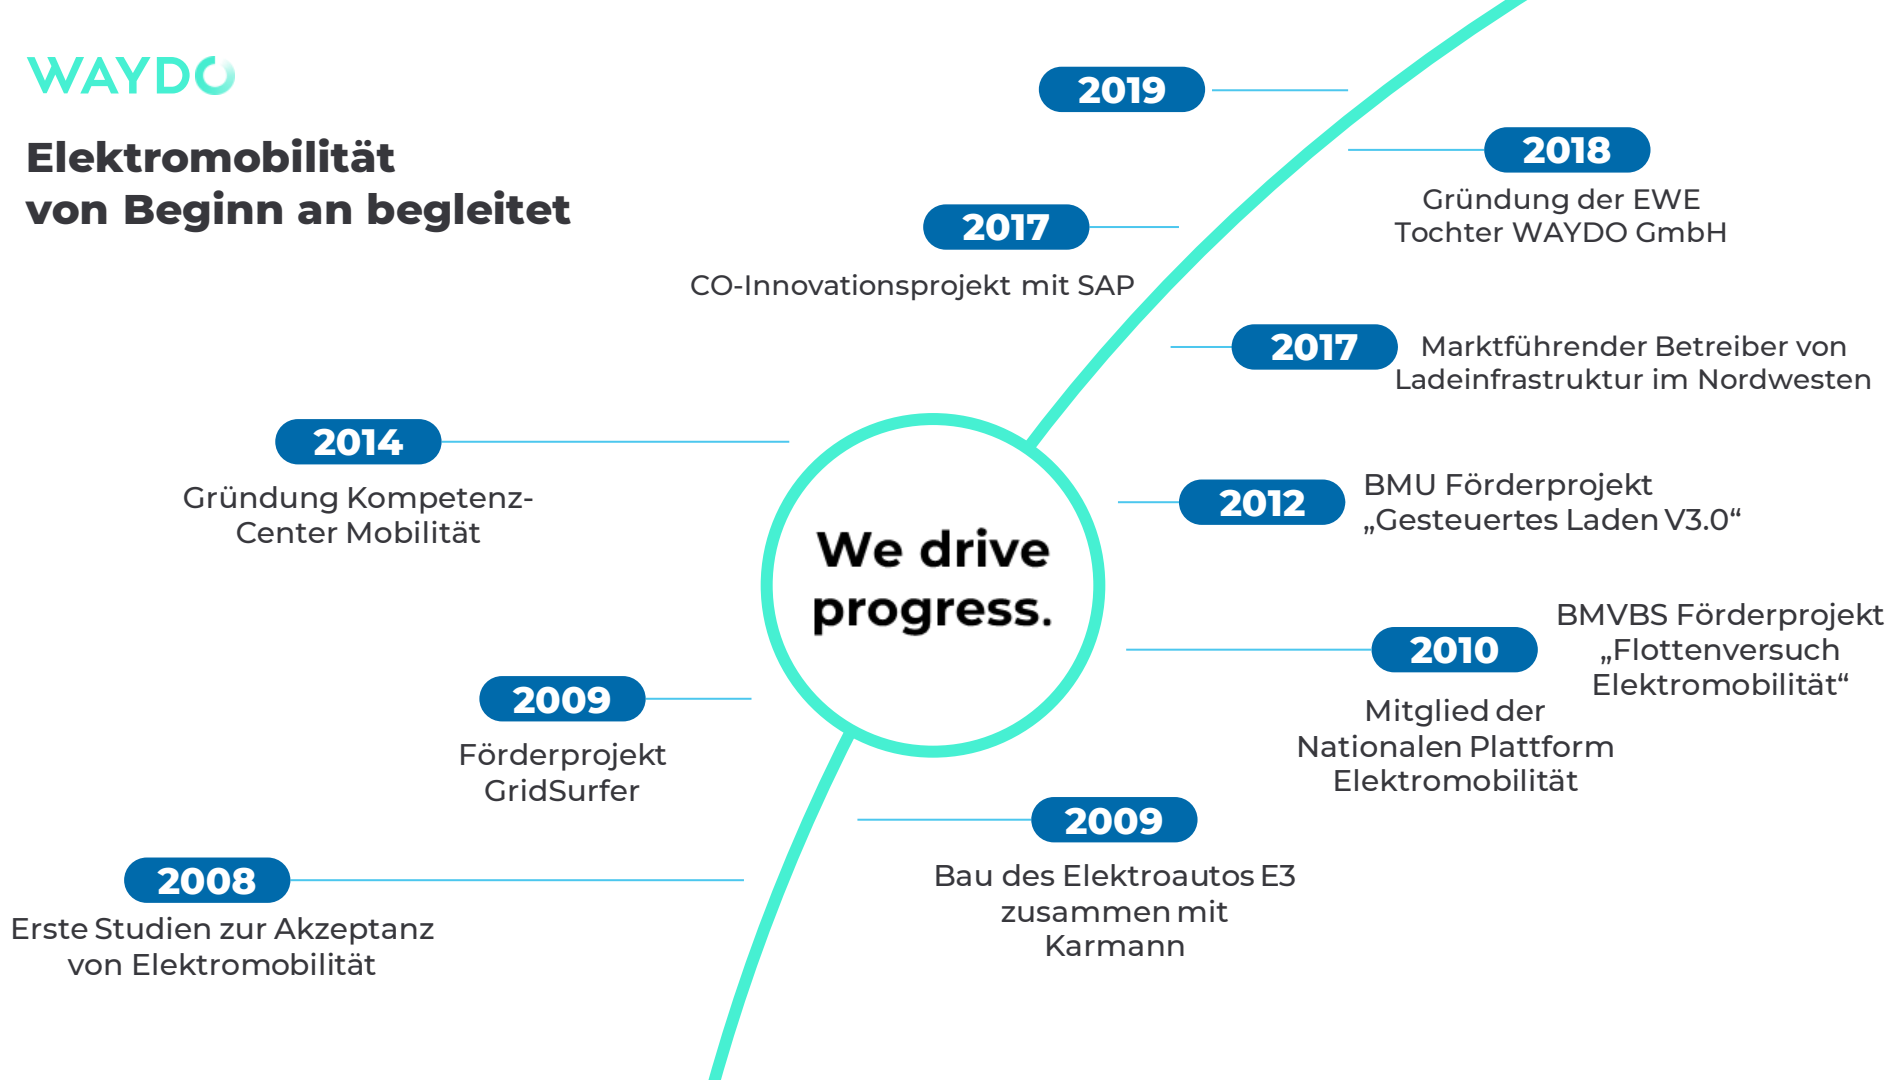

An aerial photograph of a coastline. On the left, the ocean meets a rocky shore. To the right, a paved road curves through a dense, green forest. The overall image has a dark, muted color palette.

WAYDO

We drive
progress.

Elektromobilität von Beginn an begleitet

Der Markt im Wandel

ELEKTRIFIZIERUNG

SHARED ECONOMY

DIGITALISIERUNG

AUTONOMES FAHREN

THIRD PLACE MOBILITY